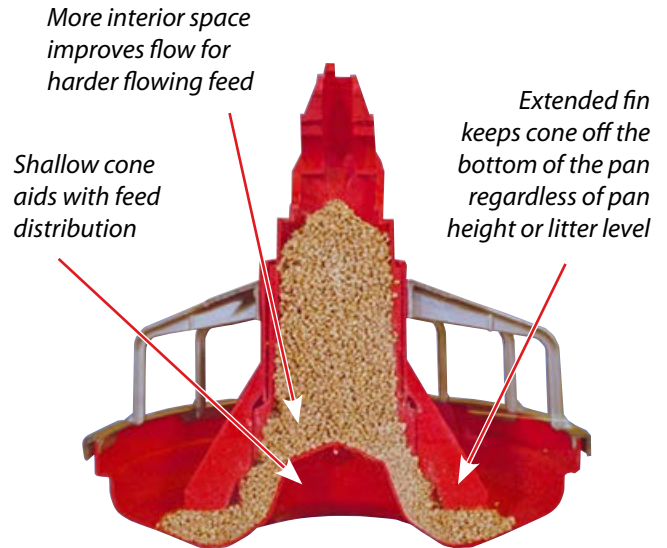

## Featuring the Extended Fin Model of the Well-Known Chore-Time® Original Feeder

### Extended Fin Model Helps Maintain Feed Flow

- Longer anti-rake fins keep the cone off the bottom of the pan – permits more feed in the pan when the windows are closed with the pan on the floor.
- Fixed height at the bottom helps maintain feed flow at all times, regardless of pan height or litter level.
- Unique pan profile uses a shallow cone molded into the center of the pan. This short raised area within the upper feed cone aids with feed distribution, both through the flood windows and into the pan.
- All Chore-Time Model C2® Plus feeder pans feature Chore-Time's extended five-year prorated warranty. (See Chore-Time's full written warranty for complete warranty details.)