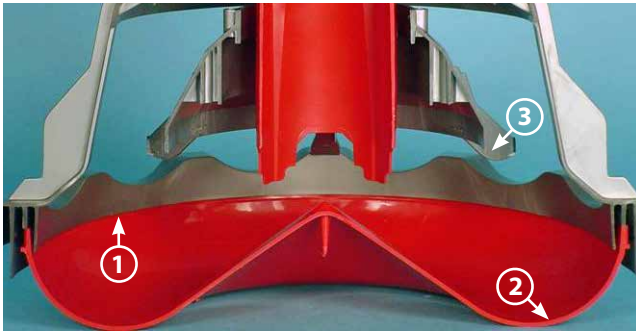

The silver feed cone can be manually locked into the full flood position, or use winching for a variable flood level.

The LIBERTY® Feeder's Actuator System features a positive locking mechanism which prevents over- or under-cranking.

In the flood position, birds can easily see the flowing feed. The scalloped grill edge is just 2.5 inches (64 mm) at its lowest point.

What I like about Chore-Time's Liberty Feeder is the way I can adjust the flood level. I like that I can have a gradual change in flood level for my birds as they grow.

Virginia Broiler Grower

Count on Chore-Time for experience, reliability, performance and confidence.

Designed to Save Feed

1. The grill extends into the feeder's pan, forming a feed-retaining lip.
2. The rounded pan bottom shape moves the feed further out in the pan and encourages birds to shift to perimeter eating faster.
3. Chore-Time's LIBERTY® Feeder's feed fins serve as anti-rake devices when lowered into the feed and help to control the feed level.

Engineered for Comfort

Chore-Time's LIBERTY® Feeder's open design provides easy access to feed for birds of all sizes.

Patented scallops on the grill/pan edge fit the shape of the birds. Grill is 2.5 inches (65 mm) at its lowest point.