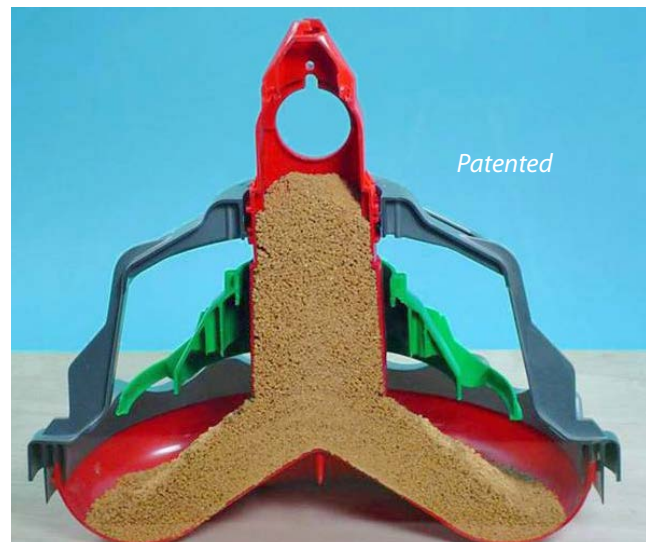

Well-Suited for Feeding Turkeys

The LIBERTY® Feeder's Bird Positioning Ring helps keep poults out of the feeder – no more raking out crusty feed.

When the green feed cone is raised, the unique shape of the center cone helps poults see feed flowing.

Using a winch, adjust the flood level in up to 200 feet (61 m) of feeder line at a time – 100 feet (30.5 m) in each direction.

ALL-OUT™ Flooding from Any Height

The LIBERTY® Feeder delivers ALL-OUT™ Flooding, on the floor or in the air.

The green feed cone can be manually locked into the full flood position, or use winching for a variable flood level.

The LIBERTY® Feeder's Actuator System features a positive locking mechanism which prevents over- or under-cranking.

No windows to restrict feed flow means feed is more visible and heaped high for poults.

Count on Chore-Time for
experience, reliability,
performance and confidence.

No windows to restrict feed flow means feed in the LIBERTY® Feeder is more visible and heaped high for young birds.