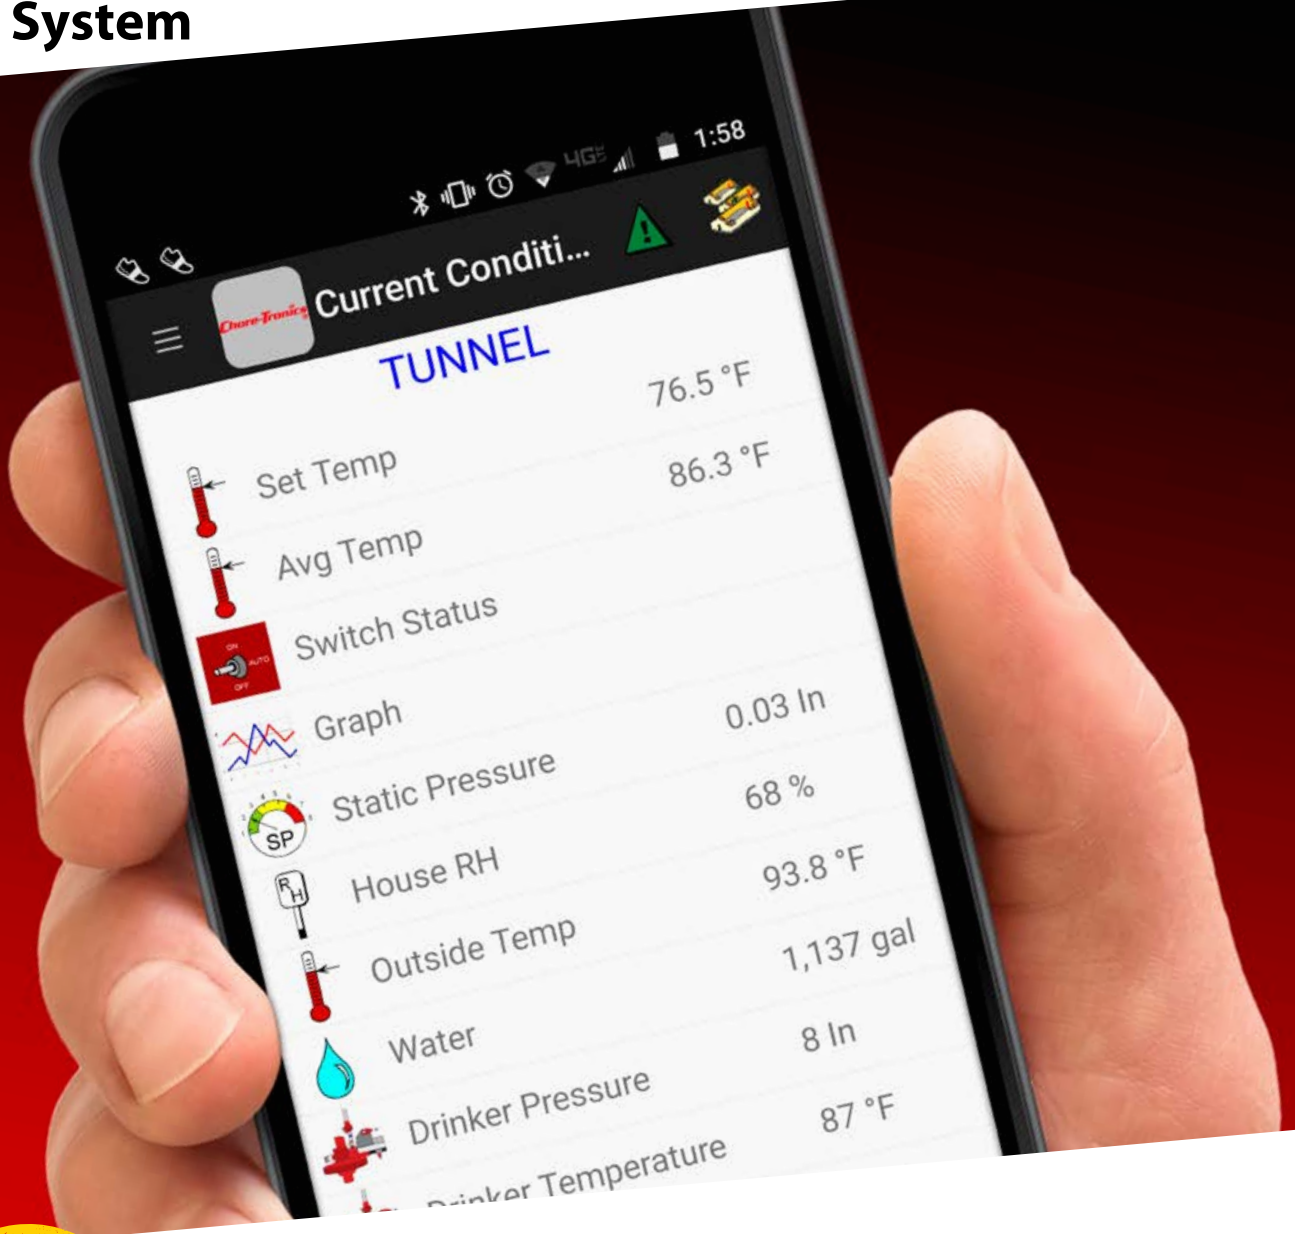

TAKE CONTROL ANYWHERE

Let's grow together®

With the CHORE-TRONICS®
Mobile App and BROADCASTER™
Alert System

Count on Chore-Time for
experience, reliability,
performance and confidence.

You Are in the Know and in Charge at All Times

Get remote control of poultry house fan speeds, sprinkler zones, drinking water levels and more with the CHORE-TRONICS® Mobile App. Add our BROADCASTER™ Alert System, and you will be quickly notified of alarms from your control system. Notifications are sent directly to your mobile or landline phone.

CHORE-TRONICS® Mobile Solutions Put You In Complete Control

CHORE-TRONICS® Mobile App

Control your poultry houses from anywhere with the Chore-Time CHORE-TRONICS® Mobile App for your Apple® iOS or Android™ mobile phone or tablet. It is also available for devices using the Windows 10 operating system. The app uses a mobile server to communicate with your house control system whenever you need information, wherever you go.

Current Conditions

The current conditions screen gives you instant visibility of critical information in all of your houses. You can monitor all settings and make adjustments on the fly. Examples of settings include: